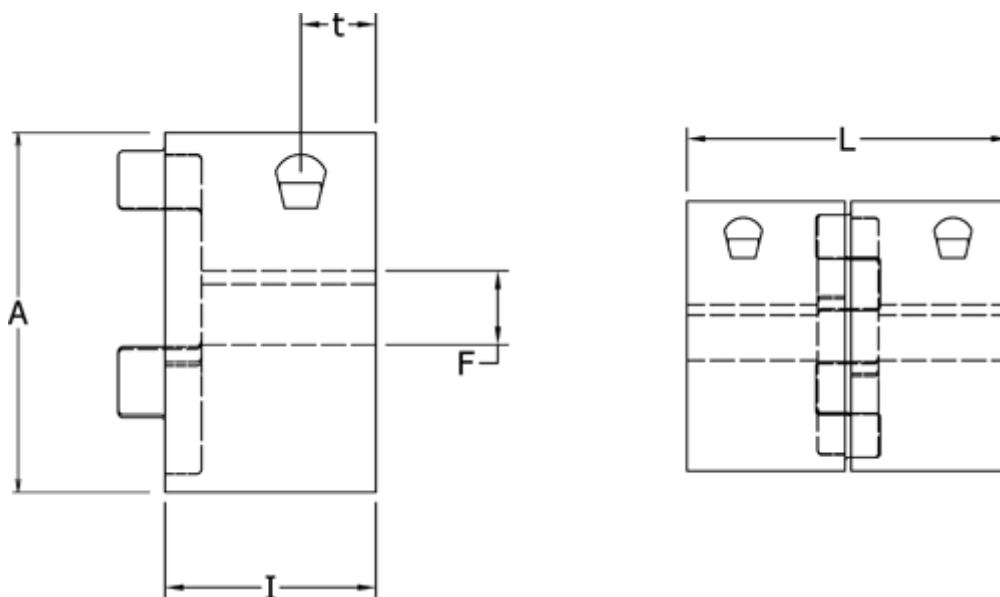

Article number: 3335009M004

Description: Clamping Hub Klonex ES9
ALU Aluminium, Bore 4H7 mm

Measures

A = 20

F = 4

I = 10

L = 30

t = 5.0